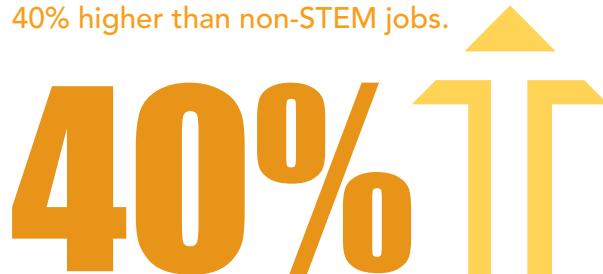

Only 16% of Pennsylvania female students are interested in a career in STEM (2011-12).

Exponential Job Growth

Projected Job Growth (2010-2020)

Earning Potential

In 2014, Pennsylvania STEM wages were 40% higher than non-STEM jobs.