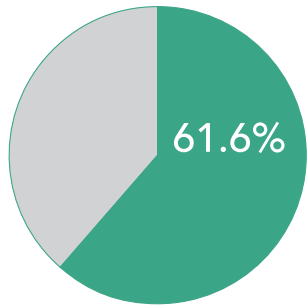

# Pennsylvania STEM Challenge

Only 6 out of 10 Students Proficient

For all grade levels in Pennsylvania, only 61.6% of the students scored at an advanced or proficient level on the PSSA Science Test.

Girls Don't Identify

Only 16% of Pennsylvania female students are interested in a career in STEM (2011-12).

Exponential Job Growth

Projected Job Growth (2010-2020)

Earning Potential

In 2014, Pennsylvania STEM wages were 40% higher than non-STEM jobs.